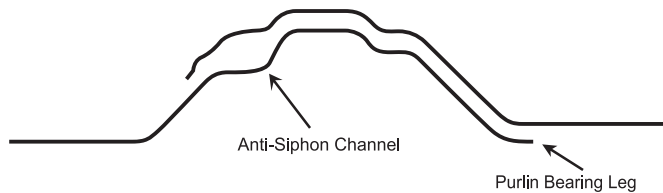

AW-PANEL

Colors shown may vary slightly from actual paint.

A W Metal LLC

| | | | | | | | |
|---------------------|--|-----------------------|--|----------------|--|---------------------------------------|--|
| 12" Ridge Cap * | | 5-1/2" Rake & Corner* | | Fascia | | Track Cover * Cannonball Facemount | |
| 20" Ridge Cap | | 4-1/2" Mini Corner | | Mini Fascia | | Track Cover Cannonball Top Mount | |
| 26" Ridge Cap | | 4" House Corner * | | Gutter Apron * | | Track Cover National Top Mount | |
| Rat Guard * | | Residential Rake | | Roof Edge | | 7-1/4" Sliding Door Jamb | |
| Square Base Molding | | Gable Trim | | J-Channel * | | 9" Overhead Door Jamb | |
| Z-Bar | | Inside Corner | | Post Trim * | | Drip Cap | |
| Double Angle | | Universal sidewall * | | Outside Angle | | 24" Valley | |
| Upper Gambrel | | Universal Endwall * | | F & J 9/16" * | | 11-1/4" Fascia & Soffit | |