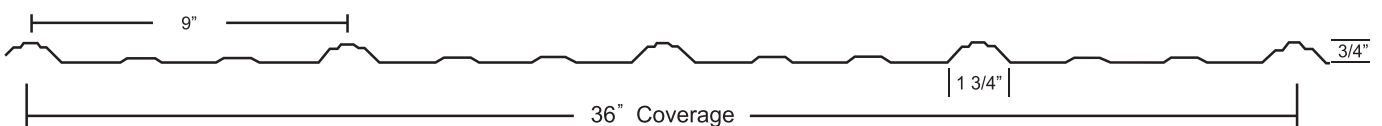

AW-PANEL

Colors shown may vary slightly from actual paint.

A W Metal LLC

| | | | | | | | |
|---------------------|--|-----------------------|--|----------------|--|---------------------------------------|--|
| 12" Ridge Cap * | | 5-1/2" Rake & Corner* | | Fascia | | Track Cover * Cannonball Facemount | |
| 20" Ridge Cap | | 4-1/2" Mini Corner | | Mini Fascia | | Track Cover Cannonball Top Mount | |
| 26" Ridge Cap | | 4" House Corner * | | Gutter Apron * | | Track Cover National Top Mount | |
| Rat Guard * | | Residential Rake | | Roof Edge | | 7-1/4" Sliding Door Jamb | |
| Square Base Molding | | Gable Trim | | J-Channel * | | 9" Overhead Door Jamb | |
| Z-Bar | | Inside Corner | | Post Trim * | | Drip Cap | |
| Double Angle | | Universal sidewall * | | Outside Angle | | 24" Valley | |
| Upper Gambrel | | Universal Endwall * | | F & J 9/16" * | | 11-1/4" Fascia & Soffit | |